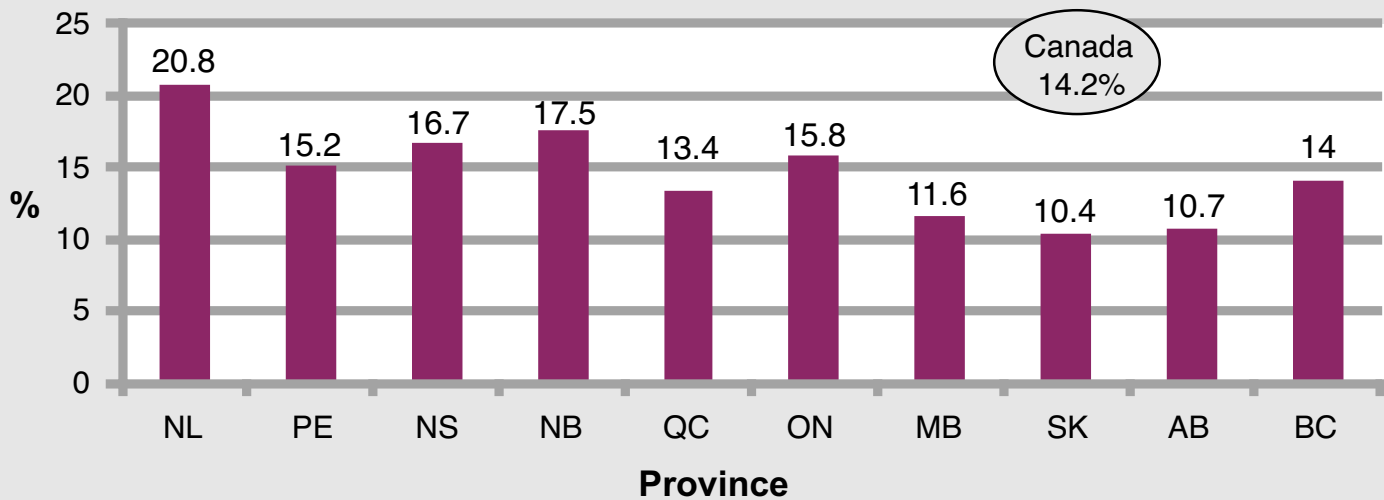

4.3.11 Work

Fig. 4.3.11 Unemployment rates, age 15 to 24 years, Canada and provinces, 2011

Adapted from Statistics Canada CANSIM database <http://cansim2.statcan.gc.ca> table no. 282-0209, accessed on June 29, 2012.

Youth unemployment varies widely across the country. In 2011, the highest rate was in Newfoundland and Labrador at nearly 21% and the lowest rate was in Saskatchewan at around 10%.